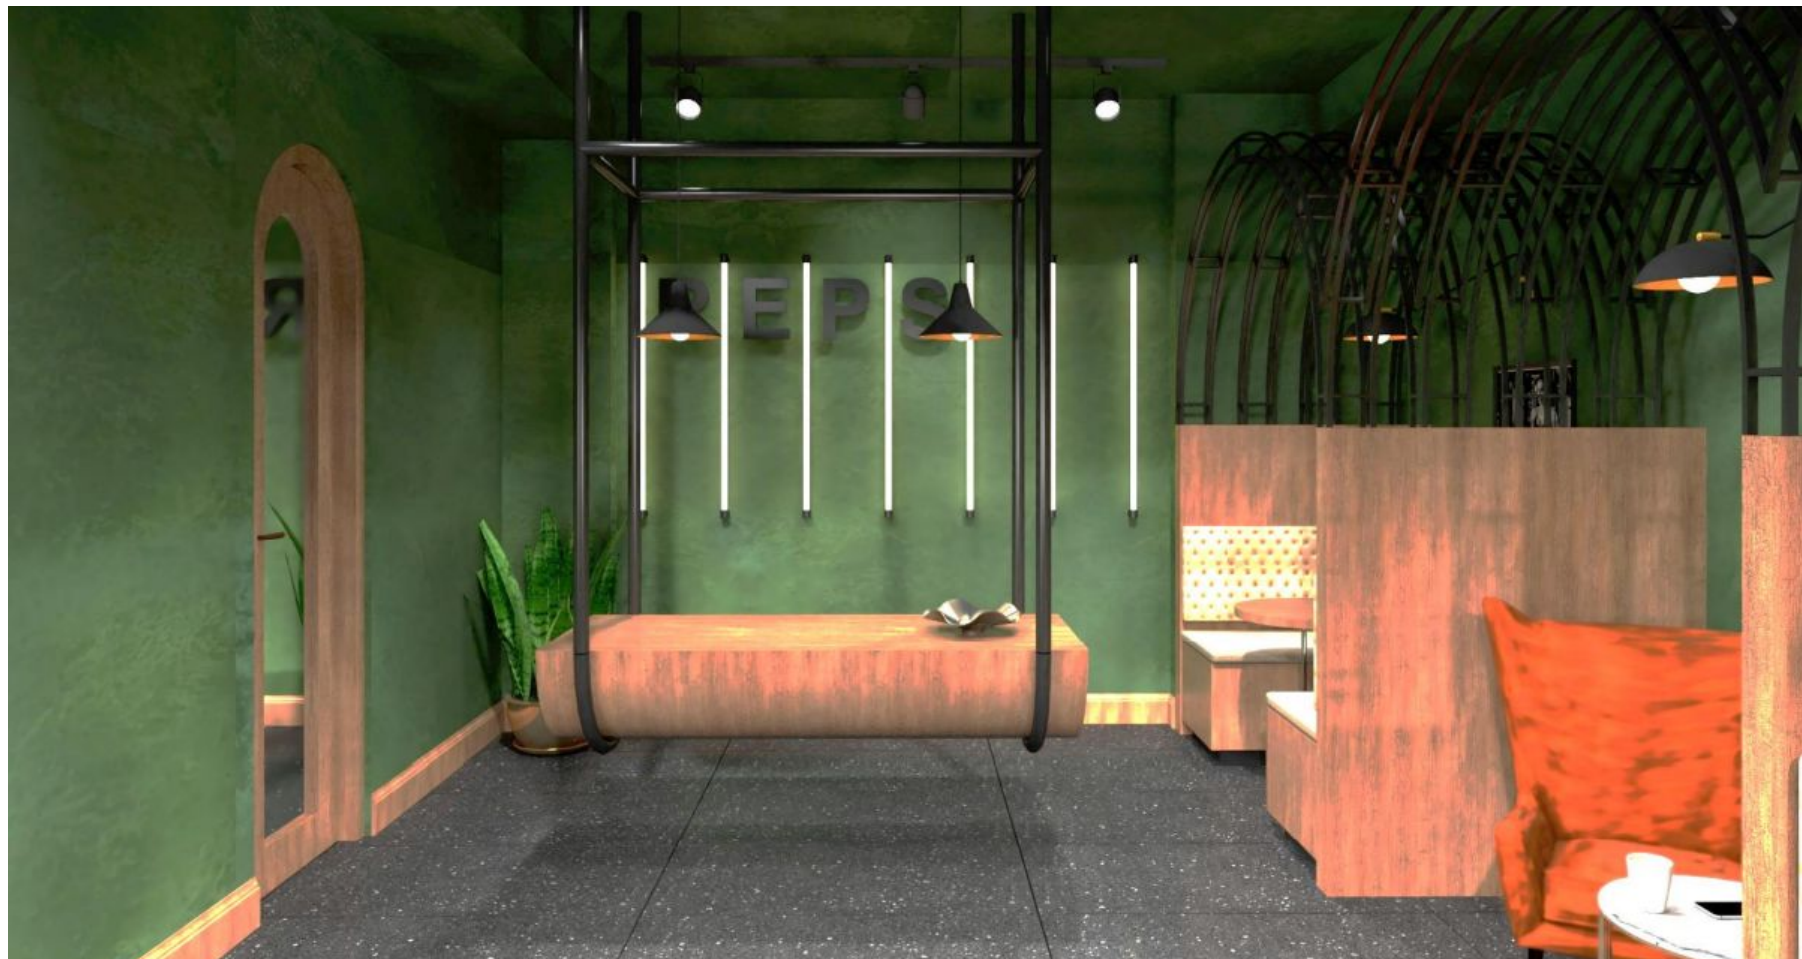

REPS FITNESS STUDIO

LOGO DESIGN PRESENTATION

Copyright Gulabo Design. February 2022

OBSERVATIONS FROM RESEARCH ON GLOBAL FITNESS BRANDS

1. Most of the fitness brand logos are typography driven; Sans Serif fonts widely used since they are clean, legible and engaging. It further connotes towards making the logo look effective and brimming with a mod flare.
2. Certain fitness brand logos are combination mark.
3. Most other fitness brand logos come across as bold and edgy.
4. Font combinations in terms of Script and Sans Serif/Serif are evident in some logos together with contrasting weight weights.